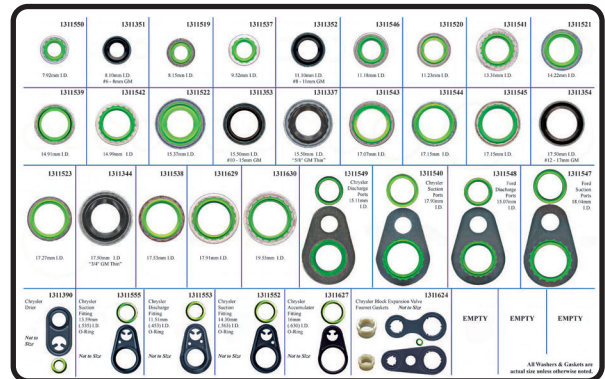

## 749 PIECES • 143 SKUS COVERS 80% OF MODELS 1994-2017

- BOX 1 36 SKUs A/B Mover O-Rings & Seals
- BOX 2 48 SKUs Line O-Rings, Caps & Valve Cores
- BOX 3 10 SKUs Sealing Washers & Metal Gaskets
- BOX 4 19 SKUs Orifice Tubes & In-line Filters

### 1311661 BOX KIT DETAILS

**Box 1 – A/B Mover O-Rings & Seals**  
36 Compartments • 36 SKUs • 434 Pieces

**Box 3 – Sealing Washers & Metal Gaskets**  
36 Compartments • 40 SKUs • 102 Pieces

**Box 2 – Line O-Rings, Caps & Valve Cores**  
48 Compartments • 48 SKUs • 187 Pieces  
*Hyundai/Kia – JRA Valve Cores*  
*Audi/VW/Mercedes – Large Bore – Purple Valve Cores*

**Box 4 – Orifice Tubes & In-line Filters**  
18 Compartments • 19 SKUs • 26 Pieces  
*Orifice Tubes for GM & Ford – Black/White – Gray PPOT*  
*Replacement OEM In-line filters*