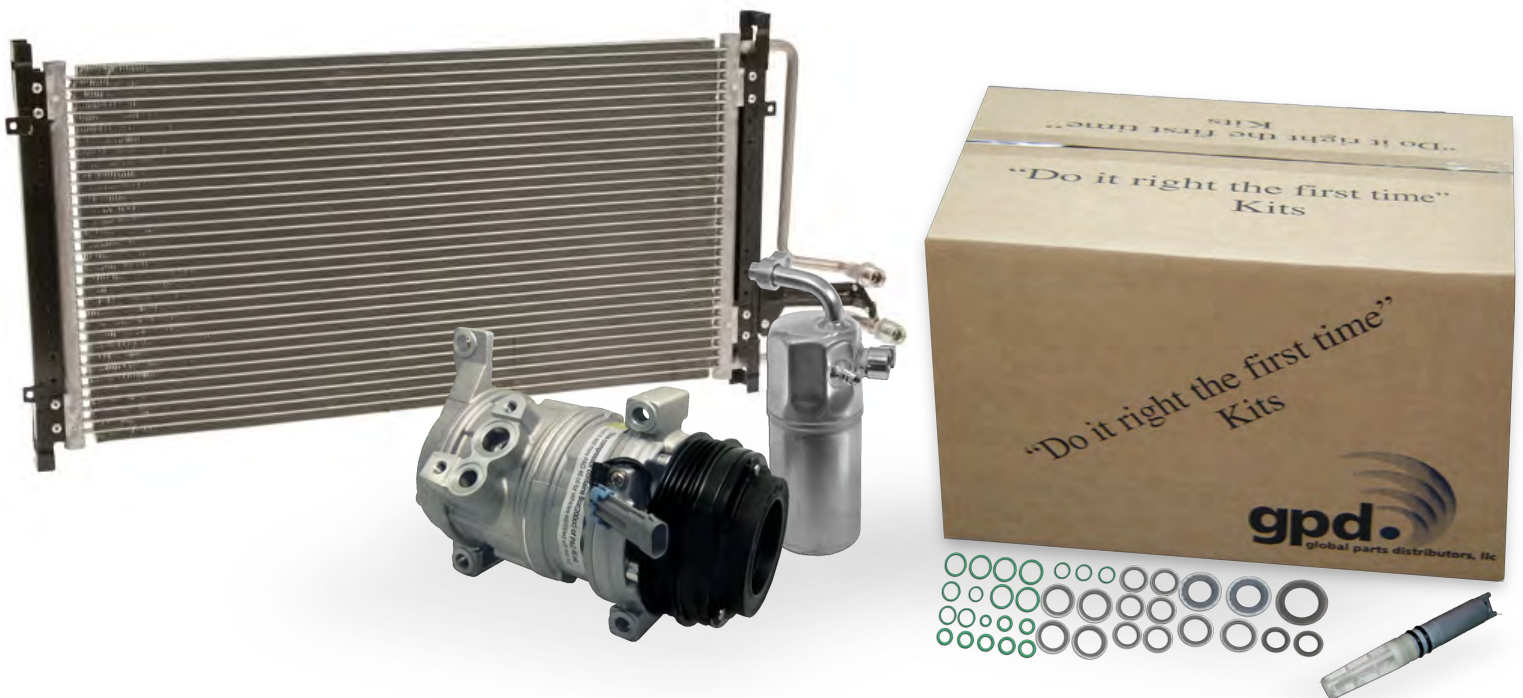

gpd Kits Plus (Kits+) Include:

- Compressor
- Expansion Device
- O-Ring Rapid Seal Kit (unless otherwise noted)
- Rear Expansion Device (if equipped)
- Accumulator/Drier
- Condenser

Reduce your warranty issues with gpd Kits+.

All major A/C repair components in one kit, including the condenser!

Covering over 8,000 of the most popular applications 2000–2018.