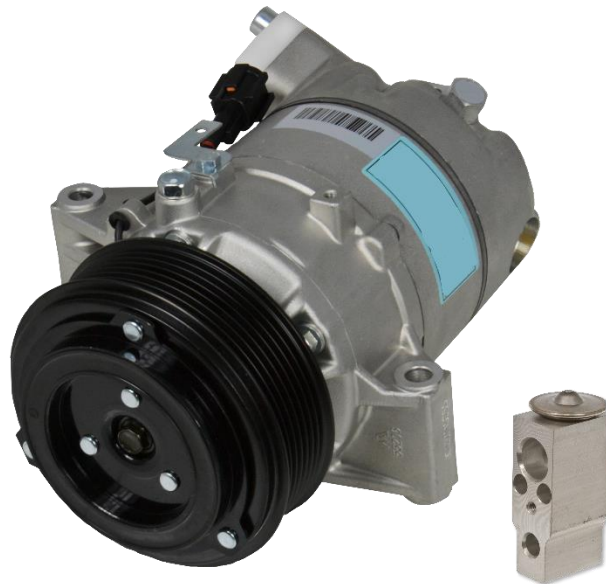

2007–2010 Nissan Versa 1.8 L4 Compressor Replacement Options: 6513037 and 6512702

gpd offers two compressor replacement options for 2007–2010 Nissan Versa 1.8 L4 gas engine models depending on whether the vehicle has a manual or automatic transmission. Although both compressors look alike, they cannot be interchanged.

- gpd compressor 6513037 is suited for 1.8 L4 gas engine models with an automatic transmission. It also has a unique expansion valve, 3411989.

6513037
2007–2010 Nissan Versa 1.8 L4
Automatic Transmission
Expansion Valve: 3411989

- gpd compressor 6512702 is suited for 1.8 L4 gas engine models with a manual transmission. It also has a unique expansion valve, 3411844.

6512702
2007–2010 Nissan Versa 1.8 L4
Manual Transmission
Expansion Valve: 3411844