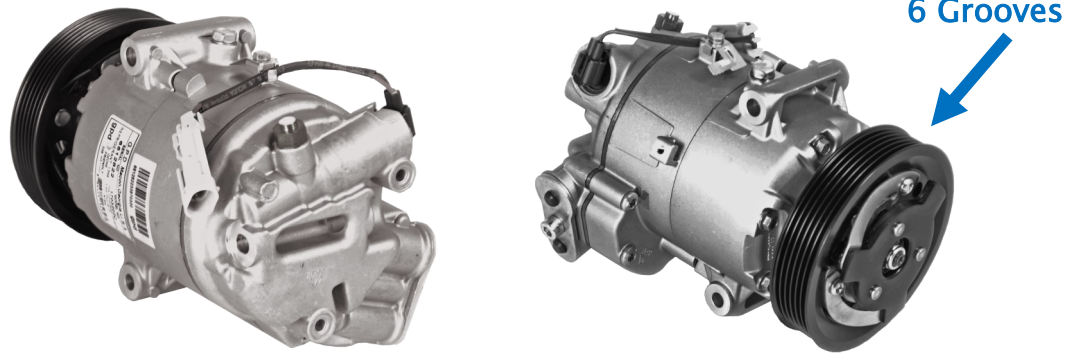

2011 Chevrolet Cruze

Compressor Options: 6512820 and 6512822

gpd offers two compressor options for the 2011 Chevrolet Cruze 1.4L, a standard model compressor replacement and an Eco model compressor replacement.

- gpd compressor 6512822 is suited for the 2011 Chevrolet Cruze 1.4L standard model.

6512822 (Standard Model)

Constant drive compressor (always on).

- gpd compressor 6512820 is suited for the 2011 Chevrolet Cruze 1.4L Eco model. In addition to engine improvements and front end airflow design changes for improved fuel economy, the Eco model also features an electronically controlled variable drive compressor with a clutch that turns on/off vs. the standard model's constant drive version.

6512820 (Eco Model)

Clutch driven compressor (turns on/off)

gpd

Global Parts Distributors, LLC

TECH TIP

#164

gpdtechtips.com