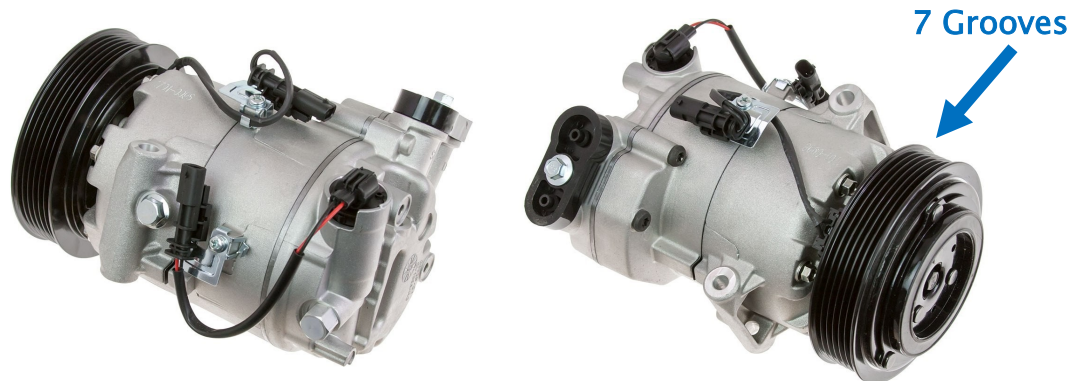

2011 Chevrolet Cruze

Compressor Options: 6512820 and 6512822

gpd offers two compressor options for the 2011 Chevrolet Cruze 1.4L, a standard model compressor replacement and an Eco model compressor replacement.

- gpd compressor 6512822 is suited for the 2011 Chevrolet Cruze 1.4L standard model.

6512822 (Standard Model)

Constant drive compressor (always on).

- gpd compressor 6512820 is suited for the 2011 Chevrolet Cruze 1.4L Eco model. In addition to engine improvements and front end airflow design changes for improved fuel economy, the Eco model also features an electronically controlled variable drive compressor with a clutch that turns on/off vs. the standard model's constant drive version.

6512820 (Eco Model)

Clutch driven compressor (turns on/off)

gpd

Global Parts Distributors, LLC

TECH TIP

#164

gpdtechtips.com