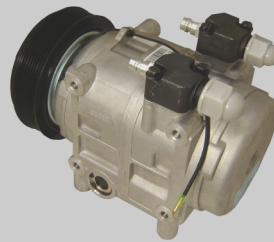

global parts distributors

Heavy Duty

Your simple A/C solution

BUS Applications

Service Parts- Compressors

6511242

12V; 8 Ear; 8 Groove;
Hor 8x10 Bolt On

6512336

TM31; 8 Groove; 12V

6512331

TM21; 8 Groove; 12V

6512334

TM31; 12V; 2 Groove;
1/2 Belt

7512684

Aluminum;
Sanden Replacement A6

7512683

Aluminum;
Sanden Replacement A6