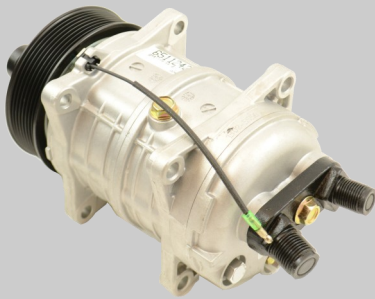

global parts distributors

Heavy Duty

Your simple A/C solution

BUS Applications

Service Parts- Compressors

6511242

12V; 8 Ear; 8 Groove;
Hor 8x10 Bolt On

6512336

TM31; 8 Groove; 12V

6512331

TM21; 8 Groove; 12V

6512334

TM31; 12V; 2 Groove;
1/2 Belt

7512684

Aluminum;
Sanden Replacement A6

7512683

Aluminum;
Sanden Replacement A6