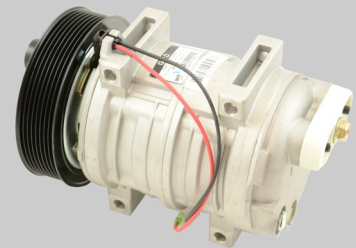

global parts distributors

Heavy Duty

Your simple A/C solution

BUS Applications

Service Parts- Compressors

6511242

12V; 8 Ear; 8 Groove;
Hor 8x10 Bolt On

6512336

TM31; 8 Groove; 12V

6512331

TM21; 8 Groove; 12V

6512334

TM31; 12V; 2 Groove;
1/2 Belt

7512684

Aluminum;
Sanden Replacement A6

7512683