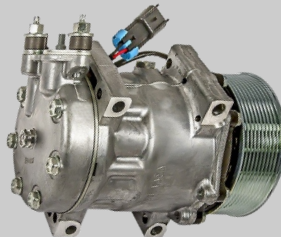

78 Series Compressors

7811272

7H15; 8 Groove; 12 Volt;
119mm Clutch
Suit: Freightliner

7811275

7H15; 6 Groove; 12 Volt;
125mm Clutch
Suit: Navistar

7811279

7H15; 6 Groove; 12 Volt;
125mm Clutch
Suit: Paccar

7811282

7H15; 6 Groove; 12 Volt;
119mm Clutch
Suit: Freightliner

7811583

7H15; 2 Groove; 12 Volt;
132mm Clutch
Suit: Mack

7811590

7H15; 2 Groove; 12 Volt;
125mm Clutch
Suit: Paccar

7812811

7H15; 8 Groove; 12 Volt;
119mm Clutch
Suit: Freightliner

7812871

7H15; 10 Groove; 12 Volt;
119mm Clutch
Suit: Navistar

7812880

7H15; 6 Groove; 12 Volt;
125mm Clutch
Suit: Paccar