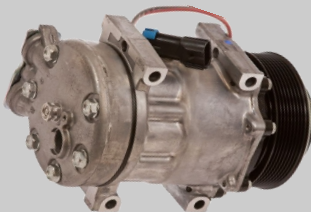

78 Series Compressors

7811272

7H15; 8 Groove; 12 Volt;
119mm Clutch
Suit: Freightliner

7811275

7H15; 6 Groove; 12 Volt;
125mm Clutch
Suit: Navistar

7811279

7H15; 6 Groove; 12 Volt;
125mm Clutch
Suit: Paccar

7811282

7H15; 6 Groove; 12 Volt;
119mm Clutch
Suit: Freightliner

7811583

7H15; 2 Groove; 12 Volt;
132mm Clutch
Suit: Mack

7811590

7H15; 2 Groove; 12 Volt;
125mm Clutch
Suit: Paccar

7812811

7H15; 8 Groove; 12 Volt;
119mm Clutch
Suit: Freightliner

7812871

7H15; 10 Groove; 12 Volt;
119mm Clutch
Suit: Navistar

7812880

7H15; 6 Groove; 12 Volt;
125mm Clutch
Suit: Paccar