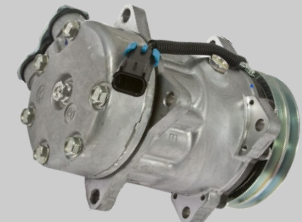

78 Series Compressors

7811272

7H15; 8 Groove; 12 Volt;
119mm Clutch
Suit: Freightliner

7811275

7H15; 6 Groove; 12 Volt;
125mm Clutch
Suit: Navistar

7811279

7H15; 6 Groove; 12 Volt;
125mm Clutch
Suit: Paccar

7811282

7H15; 6 Groove; 12 Volt;
119mm Clutch
Suit: Freightliner

7811583

7H15; 2 Groove; 12 Volt;
132mm Clutch
Suit: Mack

7811590

7H15; 2 Groove; 12 Volt;
125mm Clutch
Suit: Paccar

7812811

7H15; 8 Groove; 12 Volt;
119mm Clutch
Suit: Freightliner

7812871

7H15; 10 Groove; 12 Volt;
119mm Clutch
Suit: Navistar

7812880

7H15; 6 Groove; 12 Volt;
125mm Clutch
Suit: Paccar