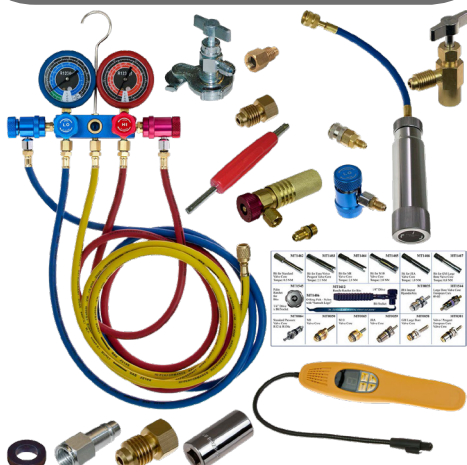

R1234yf Tool Kits

5811728 Do It Yourself

- A/C System Check Gauge
- Valve Core Service Tool
- Oil and Dye Injector, 1/2 oz.
- Charging Hose – Self Sealing Can
- Specialized R1234yf Primary Seal, 3/8" Drive Socket

5811729 Experienced

- Professional Gauge Set for Diagnosis, Testing and Charging
- High-capacity Oil and Dye injector, 2oz
- Complete range of valve core tools
- Full range of Can Taps
- Specialized R1234yf Primary Seal, 3/8" Drive Socket

5811730 Professional

- All 5811729 features in addition to:
- Tank Adapter, R1234yf Tank to Low Side Coupler
 - Vacuum Pump Adapter, 1/4" Female to Charging Hose
 - Valve Core Service Kit
 - Halogen Leak Detector, R134a and R1234yf
 - Specialized High Side Deep Coupler for Euro Cars