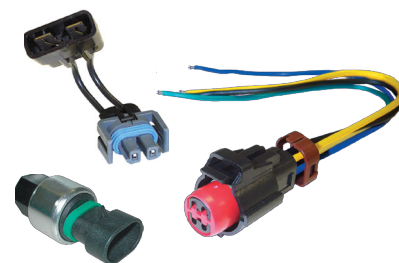

Electrical Parts

Actuators, Control Parts Pigtails, Relays, Resistors, Modules, Sensors, Switches, & Wire Harnesses

Electrical Product Line Overview:

- A/C Power Modules
- Actuators
 - Blend Doors
 - Mode Door
 - Recirculation Doors
- Blower Motor Modules & Resistors
- Control Heads & Control Modules
- Harnesses/Pigtails/Connectors/Relays
 - Blower Motor Pigtails
 - Clutch Pigtails & Relays
 - Cooling Fan & Radiator Fan Relays
 - Compressors Pigtails
 - Relay Pigtails
 - Resistor Pigtails
 - Sensor Pigtails
 - Switch Pigtails
 - Wiring Harnesses
- Pressure Transducers
- Radiator Fan Controllers
- Resistors & Resistor Blocks
- Sensors
 - *Refer to Engine Mgmt. product flyer for additional product lines
- Switches
 - Air Switches
 - Binary & Trinary Switches
 - Blower Speed Switches
 - Blower Switches
 - Clutch Cycling Switches
 - Compressor Switches
 - Fan Control Switches
 - High/Low Pressure & Cut-Out Pressure Switches
 - Solenoid Switches
 - Thermostat Switches
- Thermistors
- Valves
 - Electronic Control & Solenoid Valves
 - Pressure Relief (Pop-Off) Valves

Features & Benefits

- Voltage tested
- Amp draw tested
- Durability tested on every new design
- Designed to meet/exceed OE fit, form, & function

Actuators

Recirculating Door

The recirculating door actuator controls the intake of air into the system, either bringing outside air in or using inside air in recirculation

Blend Door

The blend door actuator can open/close at various degrees to achieve the desired temperature by blending warm and cool air from the heater core and evaporator

Mode Door

The mode door actuator controls which vent(s) air blows through. It has two positions: closed or open