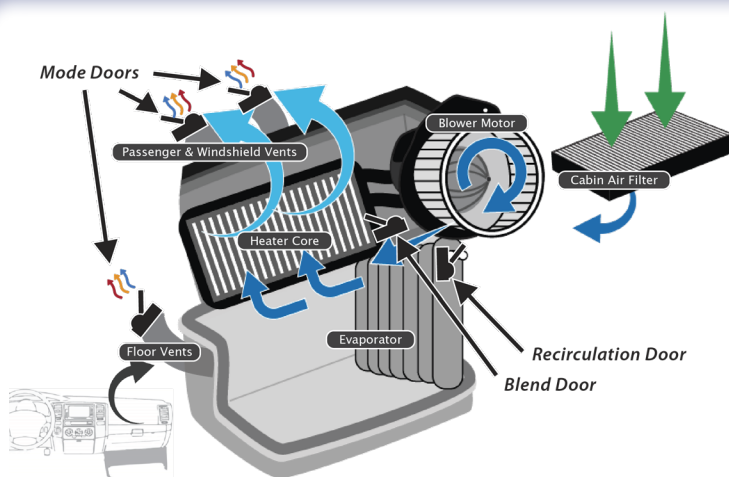

Electrical Parts

Actuators, Control Parts Pigtails, Relays, Resistors, Modules, Sensors, Switches, & Wire Harnesses

Electrical Product Line Overview:

- A/C Power Modules
- Actuators
 - Blend Doors
 - Mode Door
 - Recirculation Doors
- Blower Motor Modules & Resistors
- Control Heads & Control Modules
- Harnesses/Pigtails/Connectors/Relays
 - Blower Motor Pigtails
 - Clutch Pigtails & Relays
 - Cooling Fan & Radiator Fan Relays
 - Compressors Pigtails
 - Relay Pigtails
 - Resistor Pigtails
 - Sensor Pigtails
 - Switch Pigtails
 - Wiring Harnesses
- Pressure Transducers
- Radiator Fan Controllers
- Resistors & Resistor Blocks
- Sensors
 - *Refer to Engine Mgmt. product flyer for additional product lines
- Switches
 - Air Switches
 - Binary & Trinary Switches
 - Blower Speed Switches
 - Blower Switches
 - Clutch Cycling Switches
 - Compressor Switches
 - Fan Control Switches
 - High/Low Pressure & Cut-Out Pressure Switches
 - Solenoid Switches
 - Thermostat Switches
- Thermistors
- Valves
 - Electronic Control & Solenoid Valves
 - Pressure Relief (Pop-Off) Valves

Features & Benefits

- Voltage tested
- Amp draw tested
- Durability tested on every new design
- Designed to meet/exceed OE fit, form, & function

Actuators

Recirculating Door

The recirculating door actuator controls the intake of air into the system, either bringing outside air in or using inside air in recirculation

Blend Door

The blend door actuator can open/close at various degrees to achieve the desired temperature by blending warm and cool air from the heater core and evaporator

Mode Door

The mode door actuator controls which vent(s) air blows through. It has two positions: closed or open